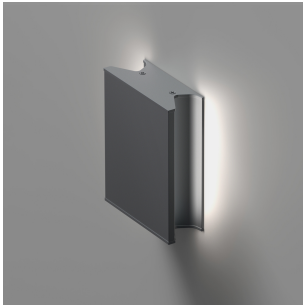

Lineafat 6 mini dual wall/ceiling 2-wire dimming

SPECIFICATIONS

RDLFMB93006AN

Design By

NA Design

Collection

Design

Specifications

Delivered lumens	516lm
Light output ratio	42.4lm/W
Power consumption	12.2W
Led type	2X5W Array*
CCT (Correlated Color Temperature)	3000K
CRI (Color Rendering Index)	>90
Life expectancy	50000Hrs
Control type	Dimmable 2-Wire**
Input Voltage	120-277V
Driver	HATCH - 1 x XTC32-0700P-UNV-I

Colors & Finishes

■ Anthracite grey

Materials

- Body in extruded aluminum
- End caps in aluminum

**Reverse or forward phase (120v only)

Features & Accessories

- Extrusion covers junction box dimension

Dimensions