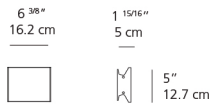

Colors & Finishes

■ Anthracite grey

Materials

- Body in extruded aluminum
- End caps in aluminum

**Reverse or forward phase (120v only)

Features & Accessories

- Extrusion covers junction box dimension

Dimensions

Packaging

1 Box

1 x 10-7/16" x 8-1/16" x 5-1/16" / 2.6 lbs - 26.35 cm x 20.32 cm x 12.7 cm / 1.18 kg

Light distribution

Direct/Indirect

Red = Max Cd. Through Vertical plane

Blue = Max Cd. Through Horizontal plane