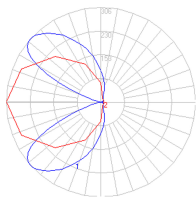

### Dimensions

### Light distribution

Direct/Indirect

Red = Max Cd. Through Vertical plane  
Blue = Max Cd. Through Horizontal plane