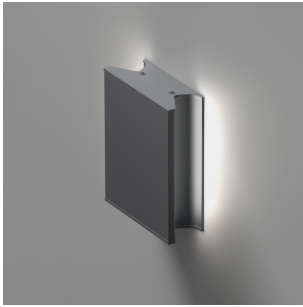

Lineafat 6 mini dual wall/ceiling 2-wire dimming

SPECIFICATIONS

RDLFMB93506AN

Design By

NA Design

Collection

Design

Specifications

Delivered lumens	516lm
Light output ratio	42.4lm/W
Power consumption	12.2W
Led type	2X5W Array*
CCT (Correlated Color Temperature)	3500K
CRI (Color Rendering Index)	>90
Life expectancy	50000Hrs
Control type	Dimmable 2-Wire**
Input Voltage	120-277V
Driver	HATCH - 1 x XTC32-0700P-UNV-I

**Reverse or forward phase (120v only)

Colors & Finishes

■ Anthracite grey

Materials

- Body in extruded aluminum
- End caps in aluminum

Features & Accessories

- Extrusion covers junction box dimension

Dimensions