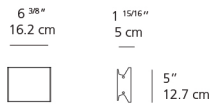

**Reverse or forward phase (120v only)

Colors & Finishes

■ Anthracite grey

Materials

- Body in extruded aluminum
- End caps in aluminum

Features & Accessories

- Extrusion covers junction box dimension

Dimensions

Packaging

1 Box

1 x 10-7/16" x 8-1/16" x 5-1/16" / 2.6 lbs - 26.35 cm x 20.32 cm x 12.7 cm / 1.18 kg

Light distribution

Direct/Indirect

Red = Max Cd. Through Vertical plane

Blue = Max Cd. Through Horizontal plane