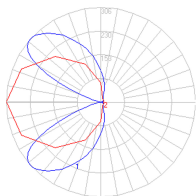

**Reverse or forward phase (120v only)

Colors & Finishes

■ Anthracite grey

Materials

- Body in extruded aluminum
- End caps in aluminum

Features & Accessories

- Extrusion covers junction box dimension

Dimensions

Packaging

1 Box

1 x 10-7/16" x 8-1/16" x 5-1/16" / 2.6 lbs - 26.35 cm x 20.32 cm x 12.7 cm / 1.18 kg

Light distribution

Direct/Indirect

Red = Max Cd. Through Vertical plane

Blue = Max Cd. Through Horizontal plane