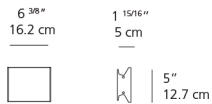

**Reverse or forward phase (120v only)

Colors & Finishes

White

Materials

- Body in extruded aluminum
- End caps in aluminum

Features & Accessories

- Extrusion covers junction box dimension

Dimensions

Packaging

1 Box

1 x 10-7/16" x 8-1/16" x 5-1/16" / 2.6 lbs - 26.35 cm x 20.32 cm x 12.7 cm / 1.18 kg

Light distribution

Direct/Indirect

Red = Max Cd. Through Vertical plane

Blue = Max Cd. Through Horizontal plane