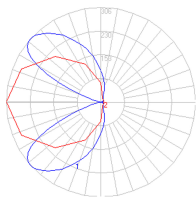

Packaging

1 Box

1 x 10-7/16" x 8-1/16" x 5-1/16" / 2.6 lbs - 26.35 cm x 20.32 cm x 12.7 cm / 1.18 kg

Light distribution

Direct/Indirect

Red = Max Cd. Through Vertical plane

Blue = Max Cd. Through Horizontal plane