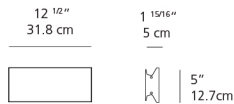

**Reverse or forward phase (120v only)

Colors & Finishes

■ Anthracite grey

Materials

- Body in extruded aluminum
- End caps in aluminum

Features & Accessories

- Extrusion covers junction box dimension

Dimensions

Packaging

1 Box

1 x 16-9/16" x 8-1/16" x 5-1/16" / 4.21 lbs - 41.91 cm x 20.32 cm x 12.7 cm / 1.91 kg

Light distribution

Direct/Indirect

Luminaire weight

3.2 lbs / 1.45 kg

Red = Max Cd. Through Vertical plane