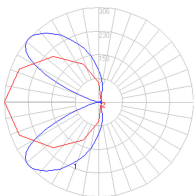

Packaging

1 Box

1 x 16-9/16" x 8-1/16" x 5-1/16" / 4.21 lbs - 41.91 cm x 20.32 cm x 12.7 cm / 1.91 kg

Light distribution

Direct/Indirect

Luminaire weight

3.2 lbs / 1.45 kg

Red = Max Cd. Through Vertical plane