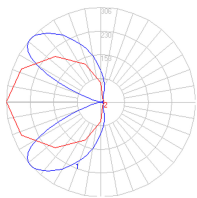

Packaging

1 Box

1 x 16-9/16" x 8-1/16" x 5-1/16" / 4.21 lbs - 41.91 cm x 20.32 cm x 12.7 cm / 1.91 kg

Light distribution

Direct/Indirect

Red = Max Cd. Through Vertical plane

Blue = Max Cd. Through Horizontal plane