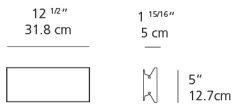

**Reverse or forward phase (120v only)

Colors & Finishes

White

Materials

- Body in extruded aluminum
- End caps in aluminum

Features & Accessories

- Extrusion covers junction box dimension

Dimensions

Packaging

1 Box

1 x 16-9/16" x 8-1/16" x 5-1/16" / 4.21 lbs - 41.91 cm x 20.32 cm x 12.7 cm / 1.91 kg

Light distribution

Direct/Indirect

Red = Max Cd. Through Vertical plane

Blue = Max Cd. Through Horizontal plane