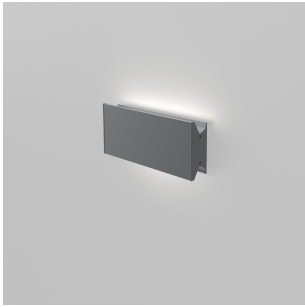

Lineafat 12 dual wall/ceiling 2-wire dimming

SPECIFICATIONS

RDLF1B93506AN

Design By

NA Design

Collection

Design

Specifications

Delivered lumens	874lm
Light output ratio	44.6lm/W
Power consumption	19.6W
Led type	2X8.5W Array*
CCT (Correlated Color Temperature)	3500K
CRI (Color Rendering Index)	>90
Life expectancy	50000Hrs
Control type	Dimmable 2-Wire**
Input Voltage	120-277V
Driver	HATCH - 1 x XTC32-0700P-UNV-I

**Reverse or forward phase (120v only)

Colors & Finishes

Anthracite grey

Materials

- Body in extruded aluminum
- End caps in aluminum

Features & Accessories

- Extrusion covers junction box dimension

Dimensions

Packaging

1 Box

1 x 16-9/16" x 8-1/16" x 5-1/16" / 4.21 lbs - 41.91 cm x 20.32 cm x 12.7 cm / 1.91 kg

Light distribution

Direct/Indirect