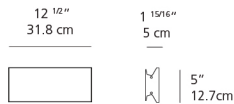

**Reverse or forward phase (120v only)

Colors & Finishes

White

Materials

- Body in extruded aluminum
- End caps in aluminum

Features & Accessories

- Extrusion covers junction box dimension

Dimensions

Packaging

1 Box

1 x 16-9/16" x 8-1/16" x 5-1/16" / 4.21 lbs - 41.91 cm x 20.32 cm x 12.7 cm / 1.91 kg

Light distribution

Direct/Indirect

Red = Max Cd. Through Vertical plane

Blue = Max Cd. Through Horizontal plane