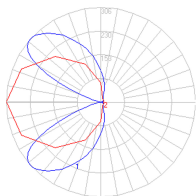

Packaging

1 Box

1 x 16-9/16" x 8-1/16" x 5-1/16" / 4.21 lbs - 41.91 cm x 20.32 cm x 12.7 cm / 1.91 kg

Light distribution

Direct/Indirect

Red = Max Cd. Through Vertical plane

Blue = Max Cd. Through Horizontal plane