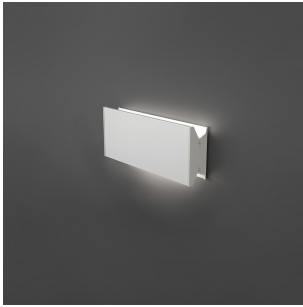

Lineafat 12 dual wall/ceiling 2-wire dimming

SPECIFICATIONS

RDLF1B93506W

Design By

NA Design

Collection

Design

Specifications

Delivered lumens	874lm
Light output ratio	44.6lm/W
Power consumption	19.6W
Led type	2X8.5W Array*
CCT (Correlated Color Temperature)	3500K
CRI (Color Rendering Index)	>90
Life expectancy	50000Hrs
Control type	Dimmable 2-Wire**
Input Voltage	120-277V
Driver	HATCH - 1 x XTC32-0700P-UNV-I

**Reverse or forward phase (120v only)

Colors & Finishes

White

Materials

- Body in extruded aluminum
- End caps in aluminum

Features & Accessories

- Extrusion covers junction box dimension

Dimensions