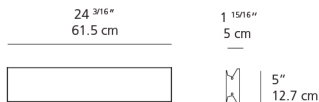

Delivered lumens	918lm
Light output ratio	43.8lm/W
Power consumption	20.9W
Led type	18W Array*
CCT (Correlated Color Temperature)	3000K
CRI (Color Rendering Index)	>90
Life expectancy	50000Hrs
Control type	Dimmable 2-Wire**
Input Voltage	120-277V
Driver	HATCH - 1 x XTC32-0700P-UNV-I

**Reverse or forward phase (120v only)

Colors & Finishes

Anthracite grey

Materials

- Body in extruded aluminum
- End caps in aluminum

Features & Accessories

- Extrusion covers junction box dimension

Dimensions

Packaging

1 Box

1 x 28-5/16" x 8-1/16" x 5-1/16" / 7.21 lbs - 71.76 cm x 20.32 cm x 12.7 cm / 3.27 kg

Light distribution

Direct

Luminaire weight

5.82 lbs / 2.64 kg

Warranty