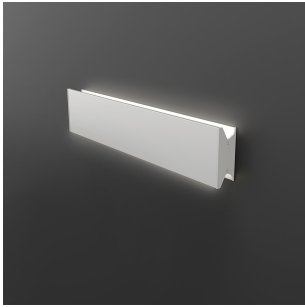

Lineafat 24 mono wall/ceiling 2-wire dimming

SPECIFICATIONS

RDLF2D93006W

Design By

NA Design

Collection

Design

Specifications

Delivered lumens	918lm
Light output ratio	43.8lm/W
Power consumption	20.9W
Led type	18W Array*
CCT (Correlated Color Temperature)	3000K
CRI (Color Rendering Index)	>90
Life expectancy	50000Hrs
Control type	Dimmable 2-Wire**
Input Voltage	120-277V
Driver	HATCH - 1 x XTC32-0700P-UNV-I

**Reverse or forward phase (120v only)

Colors & Finishes

White

Materials

- Body in extruded aluminum
- End caps in aluminum

Features & Accessories

- Extrusion covers junction box dimension

Dimensions