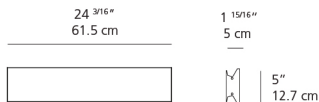

Delivered lumens	918lm
Light output ratio	43.8lm/W
Power consumption	20.9W
Led type	18W Array*
CCT (Correlated Color Temperature)	3000K
CRI (Color Rendering Index)	>90
Life expectancy	50000Hrs
Control type	Dimmable 2-Wire**
Input Voltage	120-277V
Driver	HATCH - 1 x XTC32-0700P-UNV-I

**Reverse or forward phase (120v only)

Colors & Finishes

White

Materials

- Body in extruded aluminum
- End caps in aluminum

Features & Accessories

- Extrusion covers junction box dimension

Dimensions

Packaging

1 Box

1 x 28-5/16" x 8-1/16" x 5-1/16" / 7.21 lbs - 71.76 cm x 20.32 cm x 12.7 cm / 3.27 kg

Light distribution

Direct

Luminaire weight

5.82 lbs / 2.64 kg

Warranty