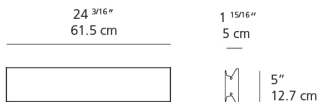

Delivered lumens	918lm
Light output ratio	43.8lm/W
Power consumption	20.9W
Led type	18W Array*
CCT (Correlated Color Temperature)	3500K
CRI (Color Rendering Index)	>90
Life expectancy	50000Hrs
Control type	Dimmable 2-Wire**
Input Voltage	120-277V
Driver	HATCH - 1 x XTC32-0700P-UNV-I

Packaging

1 Box

1 x 28-5/16" x 8-1/16" x 5-1/16" / 7.21 lbs - 71.76 cm x 20.32 cm x 12.7 cm / 3.27 kg

Light distribution

Direct

Luminaire weight

5.82 lbs / 2.64 kg

Warranty