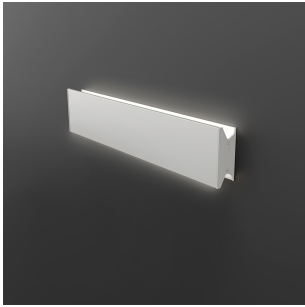

Lineafat 24 mono wall/ceiling 2-wire dimming

SPECIFICATIONS

RDLF2D93506W

Design By

NA Design

Collection

Design

Specifications

Delivered lumens	918lm
Light output ratio	43.8lm/W
Power consumption	20.9W
Led type	18W Array*
CCT (Correlated Color Temperature)	3500K
CRI (Color Rendering Index)	>90
Life expectancy	50000Hrs
Control type	Dimmable 2-Wire**
Input Voltage	120-277V
Driver	HATCH - 1 x XTC32-0700P-UNV-I

**Reverse or forward phase (120v only)

Colors & Finishes

White

Materials

- Body in extruded aluminum
- End caps in aluminum

Features & Accessories

- Extrusion covers junction box dimension

Dimensions