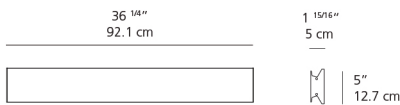

**Reverse or forward phase (120v only)

Colors & Finishes

■ Anthracite grey

Materials

- Body in extruded aluminum
- End caps in aluminum

Features & Accessories

- Extrusion covers junction box dimension

Dimensions

Packaging

1 Box

1 x 40-5/16" x 8-1/16" x 5-1/16" / 10.03 lbs - 102.24 cm x 20.32 cm x 12.7 cm / 4.55 kg

Light distribution

Direct

Luminaire weight

8.22 lbs / 3.73 kg

Warranty