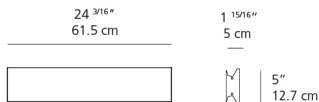

Delivered lumens	1835lm
Light output ratio	43.8lm/W
Power consumption	41.8W
Led type	2X18W Array*
CCT (Correlated Color Temperature)	3000K
CRI (Color Rendering Index)	>90
Life expectancy	50000Hrs
Control type	Dimmable 2-Wire**
Input Voltage	120-277V
Driver	HATCH - 2 x XTC32-0700P-UNV-I

**Reverse or forward phase (120v only)

Colors & Finishes

■ Anthracite grey

Materials

- Body in extruded aluminum
- End caps in aluminum

Features & Accessories

- Extrusion covers junction box dimension

Dimensions

Packaging

1 Box

1 x 28-5/16" x 8-1/16" x 5-1/16" / 7.21 lbs - 71.76 cm x 20.32 cm x 12.7 cm / 3.27 kg

Light distribution

Direct/Indirect

Red = Max Cd. Through Vertical plane

Blue = Max Cd. Through Horizontal plane