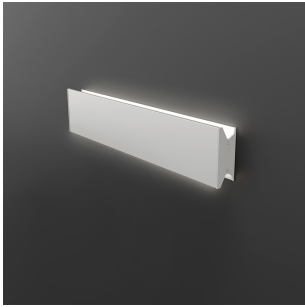

Lineafat 24 dual wall/ceiling 2-wire dimming

SPECIFICATIONS

RDLF2B93006W

Design By

NA Design

Collection

Design

Specifications

Delivered lumens	1835lm
Light output ratio	43.8lm/W
Power consumption	41.8W
Led type	2X18W Array*
CCT (Correlated Color Temperature)	3000K
CRI (Color Rendering Index)	>90
Life expectancy	50000Hrs
Control type	Dimmable 2-Wire**
Input Voltage	120-277V
Driver	HATCH - 2 x XTC32-0700P-UNV-I

**Reverse or forward phase (120v only)

Colors & Finishes

☐ White

Materials

- Body in extruded aluminum
- End caps in aluminum

Features & Accessories

- Extrusion covers junction box dimension

Dimensions

Packaging

1 Box

1 x 28-5/16" x 8-1/16" x 5-1/16" / 7.21 lbs - 71.76 cm x 20.32 cm x 12.7 cm / 3.27 kg