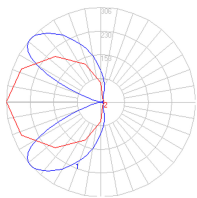

### Dimensions

### Light distribution

Direct/Indirect

Red = Max Cd. Through Vertical plane

Blue = Max Cd. Through Horizontal plane