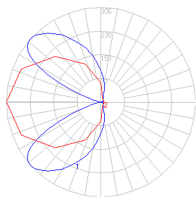

**Reverse or forward phase (120v only)

Colors & Finishes

■ Anthracite grey

Materials

- Body in extruded aluminum
- End caps in aluminum

Features & Accessories

- Extrusion covers junction box dimension

Dimensions

Packaging

1 Box

1 x 28-5/16" x 8-1/16" x 5-1/16" / 7.21 lbs - 71.76 cm x 20.32 cm x 12.7 cm / 3.27 kg

Light distribution

Direct/Indirect

Red = Max Cd. Through Vertical plane

Blue = Max Cd. Through Horizontal plane