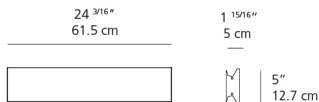

Delivered lumens	1835lm
Light output ratio	43.8lm/W
Power consumption	41.8W
Led type	2X18W Array*
CCT (Correlated Color Temperature)	3500K
CRI (Color Rendering Index)	>90
Life expectancy	50000Hrs
Control type	Dimmable 2-Wire**
Input Voltage	120-277V
Driver	HATCH - 2 x XTC32-0700P-UNV-I

**Reverse or forward phase (120v only)

Colors & Finishes

■ Anthracite grey

Materials

- Body in extruded aluminum
- End caps in aluminum

Features & Accessories

- Extrusion covers junction box dimension

Dimensions

Packaging

1 Box

1 x 28-5/16" x 8-1/16" x 5-1/16" / 7.21 lbs - 71.76 cm x 20.32 cm x 12.7 cm / 3.27 kg

Light distribution

Direct/Indirect

Red = Max Cd. Through Vertical plane

Blue = Max Cd. Through Horizontal plane