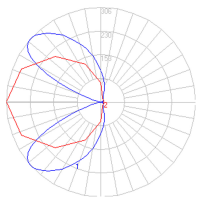

Packaging

1 Box

1 x 28-5/16" x 8-1/16" x 5-1/16" / 7.21 lbs - 71.76 cm x 20.32 cm x 12.7 cm / 3.27 kg

Light distribution

Direct/Indirect

Red = Max Cd. Through Vertical plane

Blue = Max Cd. Through Horizontal plane