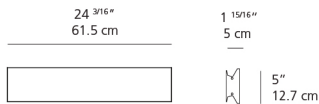

Delivered lumens	1835lm
Light output ratio	43.8lm/W
Power consumption	41.8W
Led type	2X18W Array*
CCT (Correlated Color Temperature)	3500K
CRI (Color Rendering Index)	>90
Life expectancy	50000Hrs
Control type	Dimmable 2-Wire**
Input Voltage	120-277V
Driver	HATCH - 2 x XTC32-0700P-UNV-I

**Reverse or forward phase (120v only)

Colors & Finishes

White

Materials

- Body in extruded aluminum
- End caps in aluminum

Features & Accessories

- Extrusion covers junction box dimension

Dimensions

Packaging

1 Box

1 x 28-5/16" x 8-1/16" x 5-1/16" / 7.21 lbs - 71.76 cm x 20.32 cm x 12.7 cm / 3.27 kg

Light distribution

Direct/Indirect

Red = Max Cd. Through Vertical plane

Blue = Max Cd. Through Horizontal plane