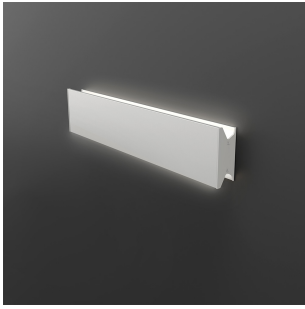

Lineafat 24 dual wall/ceiling 2-wire dimming

SPECIFICATIONS

RDLF2B93506W

Design By

NA Design

Collection

Design

Specifications

Delivered lumens	1835lm
Light output ratio	43.8lm/W
Power consumption	41.8W
Led type	2X18W Array*
CCT (Correlated Color Temperature)	3500K
CRI (Color Rendering Index)	>90
Life expectancy	50000Hrs
Control type	Dimmable 2-Wire**
Input Voltage	120-277V
Driver	HATCH - 2 x XTC32-0700P-UNV-I

**Reverse or forward phase (120v only)

Colors & Finishes

White

Materials

- Body in extruded aluminum
- End caps in aluminum

Features & Accessories

- Extrusion covers junction box dimension

Dimensions