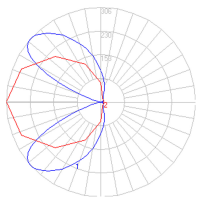

Delivered lumens	43.5lm
Light output ratio	2560lm/W
Power consumption	58.8W
Led type	2X25W Array*
CCT (Correlated Color Temperature)	3000K
CRI (Color Rendering Index)	>90
Life expectancy	50000Hrs
Control type	Dimmable 2-Wire**
Input Voltage	120-277V
Driver	HATCH - 2 x XTC34-1050P-UNV-I

**Reverse or forward phase (120v only)

Colors & Finishes

■ Anthracite grey

Materials

- Body in extruded aluminum
- End caps in aluminum

Features & Accessories

- Extrusion covers junction box dimension

Dimensions

Packaging

1 Box

1 x 40-5/16" x 8-1/16" x 5-1/16" / 10.03 lbs - 102.24 cm x 20.32 cm x 12.7 cm / 4.55 kg

Light distribution

Direct/Indirect

Red = Max Cd. Through Vertical plane

Blue = Max Cd. Through Horizontal plane