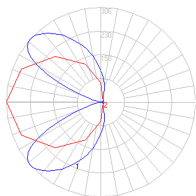

### Dimensions

### Light distribution

Direct/Indirect

Red = Max Cd. Through Vertical plane

Blue = Max Cd. Through Horizontal plane