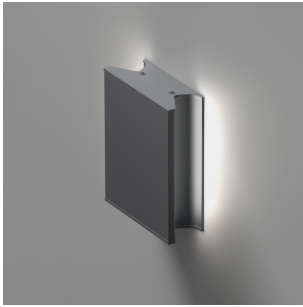

Lineafat 6 mini mono wall/ceiling 2-wire dimming

SPECIFICATIONS

RDLFMD93006AN

Design By

NA Design

Collection

Design

Specifications

Delivered lumens	258lm
Light output ratio	42.4lm/W
Power consumption	6.1W
Led type	5W Array*
CCT (Correlated Color Temperature)	3000K
CRI (Color Rendering Index)	>90
Life expectancy	50000Hrs
Control type	Dimmable 2-Wire**
Input Voltage	120-277V
Driver	HATCH - 1 x XTC16-0350P-UNV-I

**Reverse or forward phase (120v only)

Colors & Finishes

■ Anthracite grey

Materials

- Body in extruded aluminum
- End caps in aluminum

Features & Accessories

- Extrusion covers junction box dimension

Dimensions