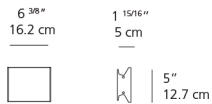

**Reverse or forward phase (120v only)

Colors & Finishes

■ Anthracite grey

Materials

- Body in extruded aluminum
- End caps in aluminum

Features & Accessories

- Extrusion covers junction box dimension

Dimensions

Packaging

1 Box

1 x 10-7/16" x 8-1/16" x 5-1/16" / 2.6 lbs - 26.35 cm x 20.32 cm x 12.7 cm / 1.18 kg

Light distribution

Direct

Luminaire weight

1.8 lbs / .82 kg

Warranty