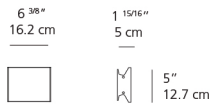

Colors & Finishes

White

Materials

- Body in extruded aluminum
- End caps in aluminum

**Reverse or forward phase (120v only)

Features & Accessories

- Extrusion covers junction box dimension

Dimensions

Packaging

1 Box

1 x 10-7/16" x 8-1/16" x 5-1/16" / 2.6 lbs - 26.35 cm x 20.32 cm x 12.7 cm / 1.18 kg

Light distribution

Direct

Luminaire weight

1.8 lbs / .82 kg

Warranty