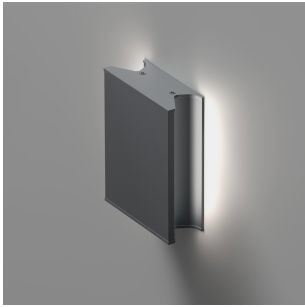

Lineafat 6 mini mono wall/ceiling 2-wire dimming

SPECIFICATIONS

RDLFMD93506AN

Design By

NA Design

Collection

Design

Specifications

Delivered lumens	258lm
Light output ratio	42.4lm/W
Power consumption	6.1W
Led type	5W Array*
CCT (Correlated Color Temperature)	3500K
CRI (Color Rendering Index)	>90
Life expectancy	50000Hrs
Control type	Dimmable 2-Wire**
Input Voltage	120-277V
Driver	HATCH - 1 x XTC16-0350P-UNV-I

**Reverse or forward phase (120v only)

Colors & Finishes

■ Anthracite grey

Materials

- Body in extruded aluminum
- End caps in aluminum

Features & Accessories

- Extrusion covers junction box dimension

Dimensions