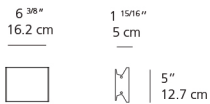

**Reverse or forward phase (120v only)

Colors & Finishes

■ Anthracite grey

Materials

- Body in extruded aluminum
- End caps in aluminum

Features & Accessories

- Extrusion covers junction box dimension

Dimensions

Packaging

1 Box

1 x 10-7/16" x 8-1/16" x 5-1/16" / 2.6 lbs - 26.35 cm x 20.32 cm x 12.7 cm / 1.18 kg

Light distribution

Direct

Luminaire weight

1.8 lbs / .82 kg

Warranty