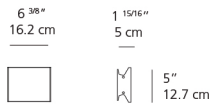

**Reverse or forward phase (120v only)

Colors & Finishes

White

Materials

- Body in extruded aluminum
- End caps in aluminum

Features & Accessories

- Extrusion covers junction box dimension

Dimensions

Packaging

1 Box

1 x 10-7/16" x 8-1/16" x 5-1/16" / 2.6 lbs - 26.35 cm x 20.32 cm x 12.7 cm / 1.18 kg

Light distribution

Direct

Luminaire weight

1.8 lbs / .82 kg

Warranty