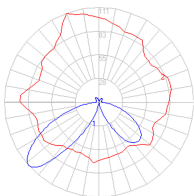

Dimensions

Packaging

1 Box

1 x 9-15/16" x 9-15/16" x 28-5/8" / 10.58 lbs - 25 cm x 25 cm x 72.5 cm / 4.8 kg

Light distribution

Diffused

Luminaire weight

7.5 lbs / 3.4 kg