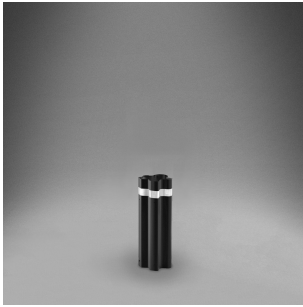

Logico Garden 45 floor

T416800W08

SPECIFICATIONS

Design By

Michele De Lucchi
Daniele Moioli

Collection

Outdoor

Specifications

Delivered lumens	294lm
Light output ratio	19.6lm/W
Power consumption	15W
Led type	14W Array*
CCT (Correlated Color Temperature)	3000K
CRI (Color Rendering Index)	>80
Life expectancy	50000Hrs
Control type	On/Off
Input Voltage	120V
Driver	MEAN WELL - 1 x APC-16-350
BUG Rating	B0-U2-G0

Colors & Finishes

■ Anthracite grey

Materials

- Pole in extruded aluminum
- Head with lighting module in die-cast aluminum
- Reflector in metallic polycarbonate
- Screen in highly transparent polycarbonate with shock-resistant and anti-UV finish
- Base in painted aluminum

Features & Accessories

- Designed for garden or pedestrian lighting
- Base contains holes for ground fixing by means of screws
- Provided with cable and IP68 connector
- Electronic driver integrated
- Standard non dimmable
- For dimming options, please consult with your Artemide Sales Representative