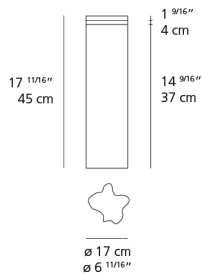

Delivered lumens	294lm
Light output ratio	19.6lm/W
Power consumption	15W
Led type	14W Array*
CCT (Correlated Color Temperature)	3000K
CRI (Color Rendering Index)	>80
Life expectancy	50000Hrs
Control type	On/Off
Input Voltage	120V
Driver	MEAN WELL - 1 x APC-16-350
BUG Rating	B0-U2-G0

Dimensions

Packaging

1 Box

1 x 9-15/16" x 9-15/16" x 28-5/8" / 10.58 lbs - 25 cm x 25 cm x 72.5 cm / 4.8 kg

Light distribution

Diffused

Luminaire weight

7.5 lbs / 3.4 kg