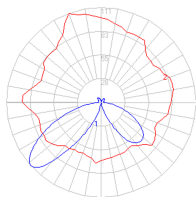

Specifications

Delivered lumens	294lm
Light output ratio	19.6lm/W
Power consumption	15W
Led type	14W Array*
CCT (Correlated Color Temperature)	3000K
CRI (Color Rendering Index)	>80
Life expectancy	50000Hrs
Control type	On/Off
Input Voltage	120V
Driver	MEAN WELL - 1 x APC-16-350
BUG Rating	B0-U2-G0

Dimensions

Packaging

1 Box

1 x 9-15/16" x 9-15/16" x 28-5/8" / 12.13 lbs - 25 cm x 25 cm x 72.5 cm / 5.5 kg

Light distribution

Diffused

Red = Max Cd. Through Vertical plane

Blue = Max Cd. Through Horizontal plane