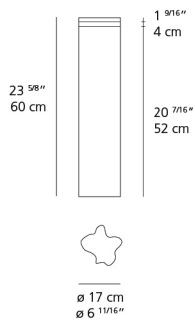

Specifications

Delivered lumens	294lm
Light output ratio	19.6lm/W
Power consumption	15W
Led type	14W Array*
CCT (Correlated Color Temperature)	3000K
CRI (Color Rendering Index)	>80
Life expectancy	50000Hrs
Control type	On/Off
Input Voltage	120V
Driver	MEAN WELL - 1 x APC-16-350
BUG Rating	B0-U2-G0

Dimensions

Packaging

1 Box

1 x 9-15/16" x 9-15/16" x 28-5/8" / 12.13 lbs - 25 cm x 25 cm x 72.5 cm / 5.5 kg

Light distribution

Diffused

Red = Max Cd. Through Vertical plane

Blue = Max Cd. Through Horizontal plane