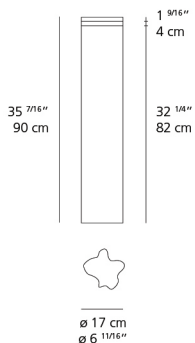

### Specifications

Delivered lumens	294lm
Light output ratio	19.6lm/W
Power consumption	15W
Led type	14W Array*
CCT (Correlated Color Temperature)	3000K
CRI (Color Rendering Index)	>80
Life expectancy	50000Hrs
Control type	On/Off
Input Voltage	120V
Driver	MEAN WELL - 1 x APC-16-350
BUG Rating	B0-U2-G0

### Dimensions

### Packaging

1 Box

1 x 8-15/16" x 8-15/16" x 40-5/8" / 15.65 lbs - 22.5 cm x 22.5 cm x 103 cm / 7.1 kg

### Luminaire weight

11.99 lbs / 5.44 kg

Red = Max Cd. Through Vertical plane

Blue = Max Cd. Through Horizontal plane