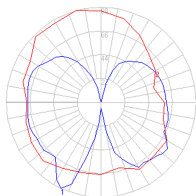

### Dimensions

### Light distribution

Diffused

### Luminaire weight

9.26 lbs / 4.2 kg

Red = Max Cd. Through Vertical plane

Blue = Max Cd. Through Horizontal plane