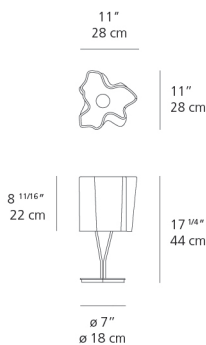

### Dimensions

### Luminaire weight

9.26 lbs / 4.2 kg

Red = Max Cd. Through Vertical plane

Blue = Max Cd. Through Horizontal plane