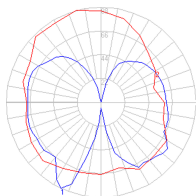

### Dimensions

### Light distribution

Diffused

### Luminaire weight

9.26 lbs / 4.2 kg

Red = Max Cd. Through Vertical plane  
Blue = Max Cd. Through Horizontal plane