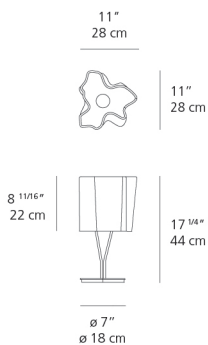

### Dimensions

### Luminaire weight

9.26 lbs / 4.2 kg

Red = Max Cd. Through Vertical plane  
Blue = Max Cd. Through Horizontal plane