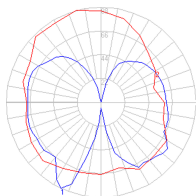

Dimensions

Packaging

2 Boxes

1 x 9-15/16" x 9-15/16" x 20-15/16" / 7.05 lbs - 25 cm x 25 cm x 53 cm / 3.2 kg

1 x 16-1/4" x 16-1/4" x 16-5/8" / 8.6 lbs - 41 cm x 41 cm x 42 cm / 3.9 kg

Light distribution

Diffused

Luminaire weight

4.63 lbs / 2.1 kg

Red = Max Cd. Through Vertical plane

Blue = Max Cd. Through Horizontal plane

Warranty

5 year Limited warranty,
Upon registration. Click [here](#)
to register your purchase.