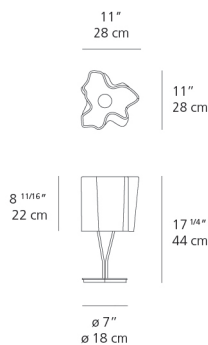

Lamp type	LED-T
Lamp	max 3X40W E12/G16.5
Lamp Included	No
Control type	DIMMABLE (On Frame)
Input Voltage	120V
Power consumption	N/A
Ballast	N/A

Colors & Finishes

-  TOBACCO (Diffuser)
-  Pale grey (Stem & Base)

Dimensions

Packaging

2 Boxes

1 x 9-15/16" x 9-15/16" x 20-15/16" / 7.05 lbs - 25 cm x 25 cm x 53 cm / 3.2 kg

1 x 16-1/4" x 16-1/4" x 16-5/8" / 8.6 lbs - 41 cm x 41 cm x 42 cm / 3.9 kg

Light distribution

Diffused

Luminaire weight

4.63 lbs / 2.1 kg

Red = Max Cd. Through Vertical plane

Blue = Max Cd. Through Horizontal plane

Warranty

5 year Limited warranty,
Upon registration. Click [here](#)
to register your purchase.