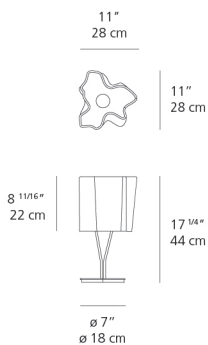

Lamp type	LED-T
Lamp	max 3X40W E12/G16.5
Lamp Included	No
Control type	DIMMABLE (On Frame)
Input Voltage	120V
Power consumption	N/A
Ballast	N/A

Colors & Finishes

- GREY SMOKE (Diffuser)
- Chrome (Stem & Base)

Dimensions

Packaging

2 Boxes

1 x 9-15/16" x 9-15/16" x 20-15/16" / 7.05 lbs - 25 cm x 25 cm x 53 cm / 3.2 kg

1 x 16-1/4" x 16-1/4" x 16-5/8" / 8.6 lbs - 41 cm x 41 cm x 42 cm / 3.9 kg

Light distribution

Diffused

Luminaire weight

4.63 lbs / 2.1 kg

Red = Max Cd. Through Vertical plane
Blue = Max Cd. Through Horizontal plane

Warranty

5 year Limited warranty,
Upon registration. Click [here](#)
to register your purchase.