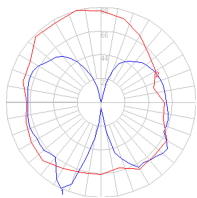

Dimensions

Packaging

2 Boxes

1 x 9-15/16" x 9-15/16" x 20-15/16" / 7.05 lbs - 25 cm x 25 cm x 53 cm / 3.2 kg

1 x 16-1/4" x 16-1/4" x 16-5/8" / 8.6 lbs - 41 cm x 41 cm x 42 cm / 3.9 kg

Light distribution

Diffused

Luminaire weight

4.63 lbs / 2.1 kg

Red = Max Cd. Through Vertical plane
Blue = Max Cd. Through Horizontal plane

Warranty

5 year Limited warranty,
Upon registration. Click [here](#)
to register your purchase.