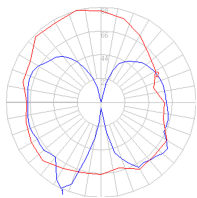

Dimensions

Packaging

2 Boxes

1 x 9-15/16" x 9-15/16" x 20-15/16" / 7.05 lbs - 25 cm x 25 cm x 53 cm / 3.2 kg

1 x 16-1/4" x 16-1/4" x 16-5/8" / 8.6 lbs - 41 cm x 41 cm x 42 cm / 3.9 kg

Light distribution

Diffused

Luminaire weight

4.63 lbs / 2.1 kg

Warranty

5 year Limited warranty,
Upon registration. Click here
to register your purchase.

Red = Max Cd. Through Vertical plane
Blue = Max Cd. Through Horizontal plane