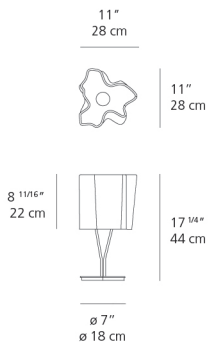

Lamp type	LED-T
Lamp	max 3X40W E12/G16.5
Lamp Included	No
Control type	DIMMABLE (On Frame)
Input Voltage	120V
Power consumption	N/A
Ballast	N/A

Colors & Finishes

- Milky White (Diffuser)
- Chrome (Stem & Base)

Dimensions

Packaging

2 Boxes

1 x 9-15/16" x 9-15/16" x 20-15/16" / 7.05 lbs - 25 cm x 25 cm x 53 cm / 3.2 kg

1 x 16-1/4" x 16-1/4" x 16-5/8" / 8.6 lbs - 41 cm x 41 cm x 42 cm / 3.9 kg

Light distribution

Diffused

Luminaire weight

4.63 lbs / 2.1 kg

Warranty

5 year Limited warranty,
Upon registration. Click here
to register your purchase.

Red = Max Cd. Through Vertical plane
Blue = Max Cd. Through Horizontal plane