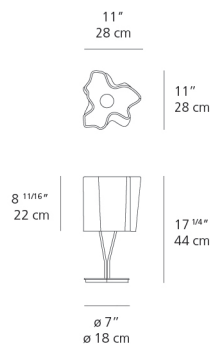

Features & Accessories

Dimensions

Packaging

2 Boxes

1 x 9-15/16" x 9-15/16" x 20-15/16" / 7.05 lbs - 25 cm x 25 cm x 53 cm / 3.2 kg

1 x 16-1/4" x 16-1/4" x 16-5/8" / 8.6 lbs - 41 cm x 41 cm x 42 cm / 3.9 kg

Light distribution

Diffused

Luminaire weight

0 lbs / 0 kg

Red = Max Cd. Through Vertical plane

Blue = Max Cd. Through Horizontal plane

Warranty

5 year Limited warranty,
Upon registration. Click here
to register your purchase.