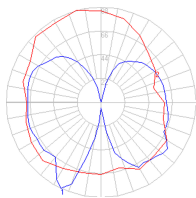

Features & Accessories

Dimensions

Packaging

2 Boxes

1 x 9-15/16" x 9-15/16" x 20-15/16" / 7.05 lbs - 25 cm x 25 cm x 53 cm / 3.2 kg

1 x 16-1/4" x 16-1/4" x 16-5/8" / 8.6 lbs - 41 cm x 41 cm x 42 cm / 3.9 kg

Light distribution

Diffused

Luminaire weight

0 lbs / 0 kg

Red = Max Cd. Through Vertical plane

Blue = Max Cd. Through Horizontal plane

Warranty

5 year Limited warranty,
Upon registration. Click here
to register your purchase.