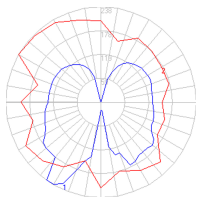

Dimensions

Packaging

2 Boxes

1 x 13" x 13" x 28" / 19.18 lbs - 33 cm x 33 cm x 71 cm / 8.7 kg

1 x 21-3/4" x 19-13/16" x 20-9/16" / 28 lbs - 55 cm x 50 cm x 52 cm / 12.7 kg

Light distribution

Diffused

Luminaire weight

32.41 lbs / 14.7 kg

Red = Max Cd. Through Vertical plane
Blue = Max Cd. Through Horizontal plane

Warranty

5 year Limited warranty,
Upon registration. Click here
to register your purchase.