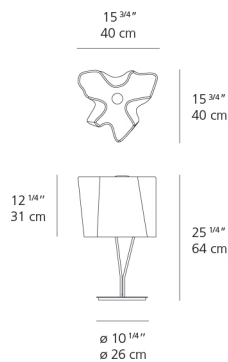

Lamp type	LED-T
Lamp	max 3X60W E26/A19
Lamp Included	No
Control type	DIMMABLE (On Frame)
Input Voltage	120V
Power consumption	N/A
Ballast	N/A

Colors & Finishes

- Milky White (Diffuser)
- Chrome (Stem & Base)

Dimensions

Packaging

2 Boxes

1 x 13" x 13" x 28" / 19.18 lbs - 33 cm x 33 cm x 71 cm / 8.7 kg

1 x 21-3/4" x 19-13/16" x 20-9/16" / 28 lbs - 55 cm x 50 cm x 52 cm / 12.7 kg

Light distribution

Diffused

Luminaire weight

32.41 lbs / 14.7 kg

Red = Max Cd. Through Vertical plane
Blue = Max Cd. Through Horizontal plane

Warranty

5 year Limited warranty,
Upon registration. Click here
to register your purchase.