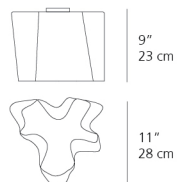

Dimensions

Packaging

2 Boxes

1 x 8-3/8" x 8-3/8" x 7-9/16" / 1.76 lbs - 21 cm x 21 cm x 19 cm / .8 kg

1 x 16-1/4" x 16-1/4" x 16-5/8" / 8.6 lbs - 41 cm x 41 cm x 42 cm / 3.9 kg

Light distribution

Diffused

Luminaire weight

5.95 lbs / 2.7 kg

Warranty

5 year Limited warranty,
Upon registration. Click [here](#)
to register your purchase.