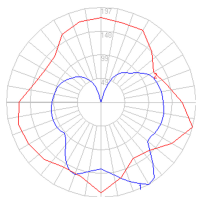

### Dimensions

ø 7 1/8"  
ø 18 cm

standard length  
min. 19 3/4" - max. 78 3/4"  
min. 50 cm - max. 200 cm

extended length  
min. 19 3/4" - max. 216 "  
min. 50 cm - max. 548 cm

9 "  
23 cm

11 "  
28 cm

### Packaging

2 Boxes

1 x 11-1/2" x 9-9/16" x 8-3/8" / 2.87 lbs - 29 cm x 24 cm x 21 cm / 1.3 kg

1 x 16-1/4" x 16-1/4" x 16-5/8" / 8.6 lbs - 41 cm x 41 cm x 42 cm / 3.9 kg

### Light distribution

Diffused

Red = Max Cd. Through Vertical plane

Blue = Max Cd. Through Horizontal plane