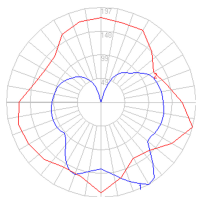

## Dimensions

ø 7 1/8"  
ø 18 cm

standard length  
min. 19 3/4" - max. 78 3/4"  
min. 50 cm - max. 200 cm

extended length  
min. 19 3/4" - max. 216 "  
min. 50 cm - max. 548 cm

11"  
28 cm

## Packaging

2 Boxes

1 x 11-1/2" x 9-9/16" x 8-3/8" / 2.87 lbs - 29 cm x 24 cm x 21 cm / 1.3 kg

1 x 16-1/4" x 16-1/4" x 16-5/8" / 8.6 lbs - 41 cm x 41 cm x 42 cm / 3.9 kg

## Light distribution

Diffused

Red = Max Cd. Through Vertical plane

Blue = Max Cd. Through Horizontal plane