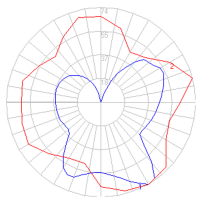

Features & Accessories

- Custom applications available
- Extended cable length

Dimensions

Packaging

2 Boxes

1 x 11-1/2" x 9-9/16" x 8-3/8" / 2.87 lbs - 29 cm x 24 cm x 21 cm / 1.3 kg

1 x 10-5/16" x 10-5/16" x 11-1/2" / 3.97 lbs - 26 cm x 26 cm x 29 cm / 1.8 kg

Light distribution

Diffused

Luminaire weight

3.96 lbs / 1.8 kg

Red = Max Cd. Through Vertical plane

Blue = Max Cd. Through Horizontal plane

Warranty

5 year Limited warranty,
Upon registration. Click here
to register your purchase.