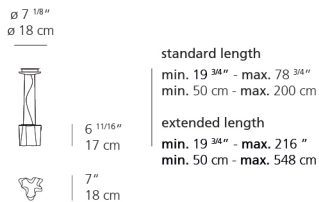

Lamp type	LED-T
Lamp	max 60W E12/G16.5
Lamp Included	No
Control type	Dimmable 2-Wire
Input Voltage	120V
Power consumption	N/A
Ballast	N/A

Colors & Finishes

- Milky White (Diffuser)
- Pale grey (Body & Canopy)

Features & Accessories

- Custom applications available
- Extended cable length

Dimensions

Packaging

2 Boxes

1 x 11-1/2" x 9-9/16" x 8-3/8" / 2.87 lbs - 29 cm x 24 cm x 21 cm / 1.3 kg

1 x 10-5/16" x 10-5/16" x 11-1/2" / 3.97 lbs - 26 cm x 26 cm x 29 cm / 1.8 kg

Light distribution

Diffused

Luminaire weight

3.96 lbs / 1.8 kg

Red = Max Cd. Through Vertical plane

Blue = Max Cd. Through Horizontal plane

Warranty

5 year Limited warranty,
Upon registration. Click here
to register your purchase.