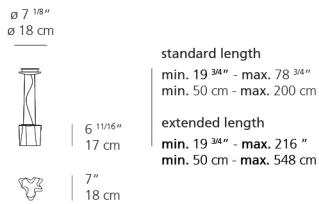

Lamp type	LED-T
Lamp	max 60W E12/G16.5
Lamp Included	No
Control type	Dimmable 2-Wire
Input Voltage	120V
Power consumption	N/A
Ballast	N/A

Colors & Finishes

- Milky White (Diffuser)
- Pale grey (Body & Canopy)

Features & Accessories

- Extended cable length

Dimensions

Packaging

2 Boxes

1 x 11-1/2" x 9-9/16" x 8-3/8" / 2.87 lbs - 29 cm x 24 cm x 21 cm / 1.3 kg

1 x 10-5/16" x 10-5/16" x 11-1/2" / 3.97 lbs - 26 cm x 26 cm x 29 cm / 1.8 kg

Light distribution

Diffused

Luminaire weight

3.96 lbs / 1.8 kg

Red = Max Cd. Through Vertical plane
Blue = Max Cd. Through Horizontal plane

Warranty

5 year Limited warranty,
Upon registration. Click here
to register your purchase.