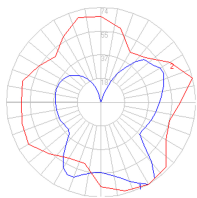

Features & Accessories

- Extended cable length

Dimensions

Packaging

2 Boxes

1 x 11-1/2" x 9-9/16" x 8-3/8" / 2.87 lbs - 29 cm x 24 cm x 21 cm / 1.3 kg

1 x 10-5/16" x 10-5/16" x 11-1/2" / 3.97 lbs - 26 cm x 26 cm x 29 cm / 1.8 kg

Light distribution

Diffused

Luminaire weight

3.96 lbs / 1.8 kg

Red = Max Cd. Through Vertical plane
Blue = Max Cd. Through Horizontal plane

Warranty

5 year Limited warranty,
Upon registration. Click here
to register your purchase.