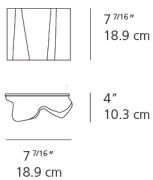

Dimensions

Packaging

1 Box

1 x 13-7/8" x 13-7/8" x 11-7/8" / 5.29 lbs - 35 cm x 35 cm x 30 cm / 2.4 kg

Light distribution

Diffused