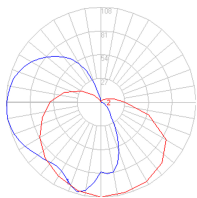

1 Box

1 x 13-7/8" x 13-7/8" x 11-7/8" / 5.29 lbs - 35 cm x 35 cm x 30 cm / 2.4 kg

Light distribution

Diffused

Luminaire weight

3.09 lbs / 1.4 kg

Red = Max Cd. Through Vertical plane
Blue = Max Cd. Through Horizontal plane