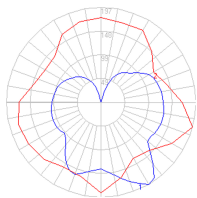

Luminaire weight

16.98 lbs / 7.7 kg