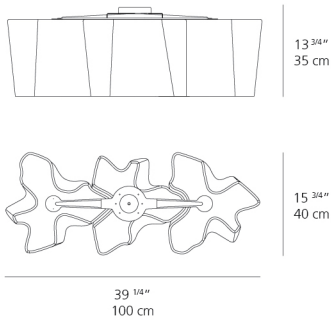

Dimensions

Packaging

4 Boxes

1 x 33-9/16" x 17" x 33-1/2" / 9.92 lbs - 85 cm x 43 cm x 29 cm / 4.5 kg

3 x 21-3/4" x 19-13/16" x 20-9/16" / 28 lbs - 55 cm x 50 cm x 52 cm / 12.7 kg

Light distribution

Diffused

Luminaire weight

59.09 lbs / 26.8 kg

Red = Max Cd. Through Vertical plane
Blue = Max Cd. Through Horizontal plane

Warranty

5 year Limited warranty,
Upon registration. Click here
to register your purchase.