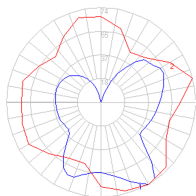

4 Boxes

1 x 20-9/16" x 14-1/4" x 9-9/16" / 4.41 lbs - 52 cm x 36 cm x 24 cm / 2 kg

3 x 10-5/16" x 10-5/16" x 20-1/2" / 3.97 lbs - 26 cm x 26 cm x 29 cm / 1.8 kg

Light distribution

Diffused

Red = Max Cd. Through Vertical plane
Blue = Max Cd. Through Horizontal plane