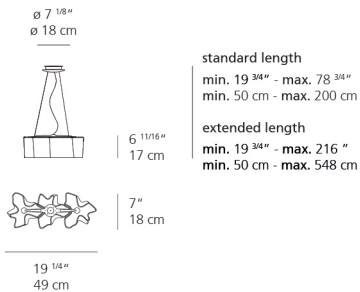

Lamp type	LED-T
Lamp	max 3X60W E12/G16.5
Lamp Included	No
Control type	Dimmable 2-Wire
Input Voltage	N/A
Power consumption	N/A
Ballast	N/A

Colors & Finishes

- Milky White (Diffuser)
- Pale grey (Body & Canopy)

Features & Accessories

- Custom applications available

Dimensions

Packaging

4 Boxes

1 x 20-9/16" x 14-1/4" x 9-9/16" / 4.41 lbs - 52 cm x 36 cm x 24 cm / 2 kg

3 x 10-5/16" x 10-5/16" x 20-1/2" / 3.97 lbs - 26 cm x 26 cm x 29 cm / 1.8 kg

Light distribution

Diffused

Luminaire weight

8.8 lbs / 4 kg

Red = Max Cd. Through Vertical plane

Blue = Max Cd. Through Horizontal plane

Warranty

5 year Limited warranty,
Upon registration. Click here
to register your purchase.