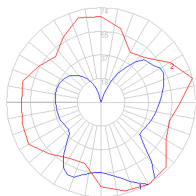

Features & Accessories

- Custom applications available

Dimensions

Packaging

4 Boxes

1 x 20-9/16" x 14-1/4" x 9-9/16" / 4.41 lbs - 52 cm x 36 cm x 24 cm / 2 kg

3 x 10-5/16" x 10-5/16" x 20-1/2" / 3.97 lbs - 26 cm x 26 cm x 29 cm / 1.8 kg

Light distribution

Diffused

Luminaire weight

8.8 lbs / 4 kg

Red = Max Cd. Through Vertical plane

Blue = Max Cd. Through Horizontal plane

Warranty

5 year Limited warranty,
Upon registration. Click here
to register your purchase.