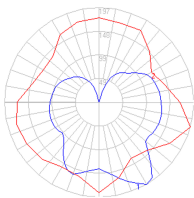

4 Boxes

1 x 17" x 17" x 9-9/16" / 5.07 lbs - 43 cm x 43 cm x 24 cm / 2.3 kg

3 x 16-1/4" x 16-1/4" x 16-5/8" / 8.6 lbs - 41 cm x 41 cm x 42 cm / 3.9 kg

Light distribution

Diffused

Luminaire weight

16.76 lbs / 7.6 kg