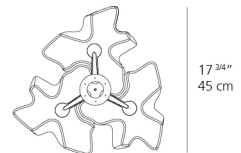

Dimensions