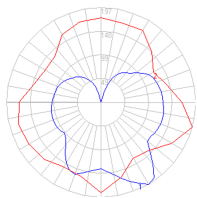

4 Boxes

1 x 17" x 17" x 9-9/16" / 5.07 lbs - 43 cm x 43 cm x 24 cm / 2.3 kg

3 x 16-1/4" x 16-1/4" x 16-5/8" / 8.6 lbs - 41 cm x 41 cm x 42 cm / 3.9 kg

Light distribution

Diffused

Luminaire weight

16.76 lbs / 7.6 kg