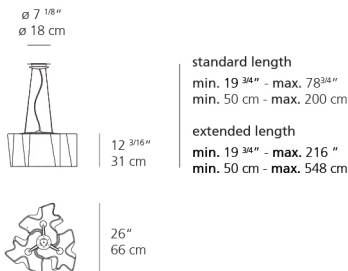

### Dimensions

### Luminaire weight

58.87 lbs / 26.7 kg

Red = Max Cd. Through Vertical plane

Blue = Max Cd. Through Horizontal plane