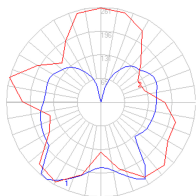

### Dimensions

### Packaging

4 Boxes

1 x 17-7/16" x 17-7/16" x 11-1/8" / 8.38 lbs - 44 cm x 44 cm x 28 cm / 3.8 kg

3 x 21-3/4" x 19-13/16" x 20-9/16" / 28 lbs - 55 cm x 50 cm x 52 cm / 12.7 kg

### Light distribution

Diffused

### Luminaire weight

58.87 lbs / 26.7 kg

Red = Max Cd. Through Vertical plane

Blue = Max Cd. Through Horizontal plane