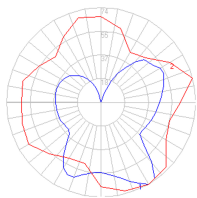

4 Boxes

1 x 14-1/4" x 14-1/4" x 9-1/8" / 4.41 lbs - 36 cm x 36 cm x 23 cm / 2 kg

3 x 10-5/16" x 10-5/16" x 14-1/2" / 3.97 lbs - 26 cm x 26 cm x 29 cm / 1.8 kg

Light distribution

Diffused

Luminaire weight

8.8 lbs / 4 kg