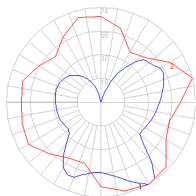

Luminaire weight

8.8 lbs / 4 kg