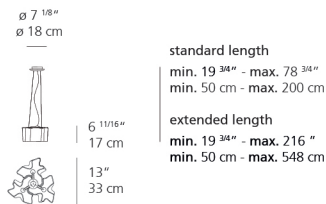

### Dimensions

### Luminaire weight

8.8 lbs / 4 kg

Red = Max Cd. Through Vertical plane

Blue = Max Cd. Through Horizontal plane