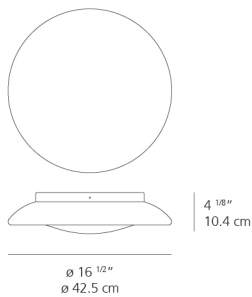

### Specifications

Delivered lumens	500lm
Light output ratio	38.46lm/W
Power consumption	13W
Led type	12W Array*
CCT (Correlated Color Temperature)	3000K
CRI (Color Rendering Index)	>80
Life expectancy	50000Hrs
Control type	On/Off
Input Voltage	120V
Driver	HIGH PERFECTION TECHNOLOGY - 1 x LP1020-36-C0500

### Dimensions

### Luminaire weight

.02 lbs / .01 kg

Red = Max Cd. Through Vertical plane

Blue = Max Cd. Through Horizontal plane