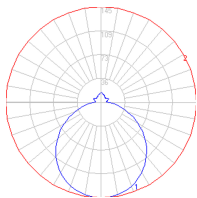

### Dimensions

### Light distribution

Diffused

### Luminaire weight

.02 lbs / .01 kg

Red = Max Cd. Through Vertical plane

Blue = Max Cd. Through Horizontal plane