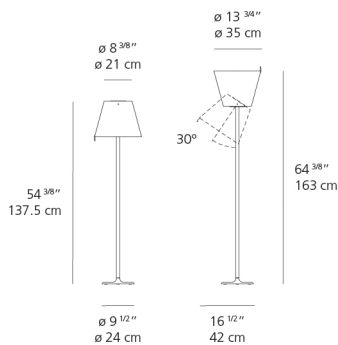

Lamp type	LED-T
Lamp	max 2X75W E26/A19
Lamp Included	No
Control type	On/Off (On Cord)
Input Voltage	120V
Power consumption	N/A
Ballast	N/A

Colors & Finishes

Grey

Materials

- Base in painted zamac
- Stem in painted aluminum
- Diffuser in silk satin fabric

Features & Accessories

- Adjustable diffuser into three different positions

Dimensions

Packaging

1 Box

1 x 17" x 17" x 56-13/16" / 16.53 lbs - 43 cm x 43 cm x 144 cm / 7.5 kg

Light distribution

Diffused

Luminaire weight

10.58 lbs / 4.8 kg

Red = Max Cd. Through Vertical plane

Blue = Max Cd. Through Horizontal plane

Warranty

5 year Limited warranty,
Upon registration. Click [here](#)
to register your purchase.