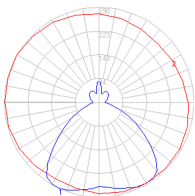

Features & Accessories

- Adjustable diffuser into three different positions

Dimensions

Packaging

1 Box

1 x 17" x 17" x 56-13/16" / 16.53 lbs - 43 cm x 43 cm x 144 cm / 7.5 kg

Light distribution

Diffused

Luminaire weight

10.58 lbs / 4.8 kg

Red = Max Cd. Through Vertical plane

Blue = Max Cd. Through Horizontal plane

Warranty

5 year Limited warranty,
Upon registration. Click [here](#)
to register your purchase.