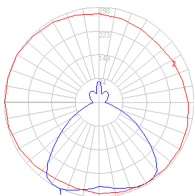

1 Box

1 x 17" x 17" x 56-13/16" / 16.53 lbs - 43 cm x 43 cm x 144 cm / 7.5 kg

Light distribution

Diffused

Luminaire weight

10.58 lbs / 4.8 kg

Red = Max Cd. Through Vertical plane

Blue = Max Cd. Through Horizontal plane