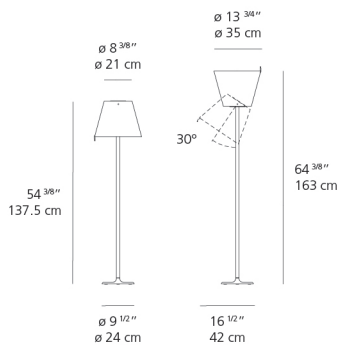

Dimensions

Packaging

1 Box

1 x 17" x 17" x 56-13/16" / 16.53 lbs - 43 cm x 43 cm x 144 cm / 7.5 kg

Light distribution

Diffused

Luminaire weight

10.58 lbs / 4.8 kg

Red = Max Cd. Through Vertical plane

Blue = Max Cd. Through Horizontal plane

Warranty

5 year Limited warranty,
Upon registration. Click here
to register your purchase.